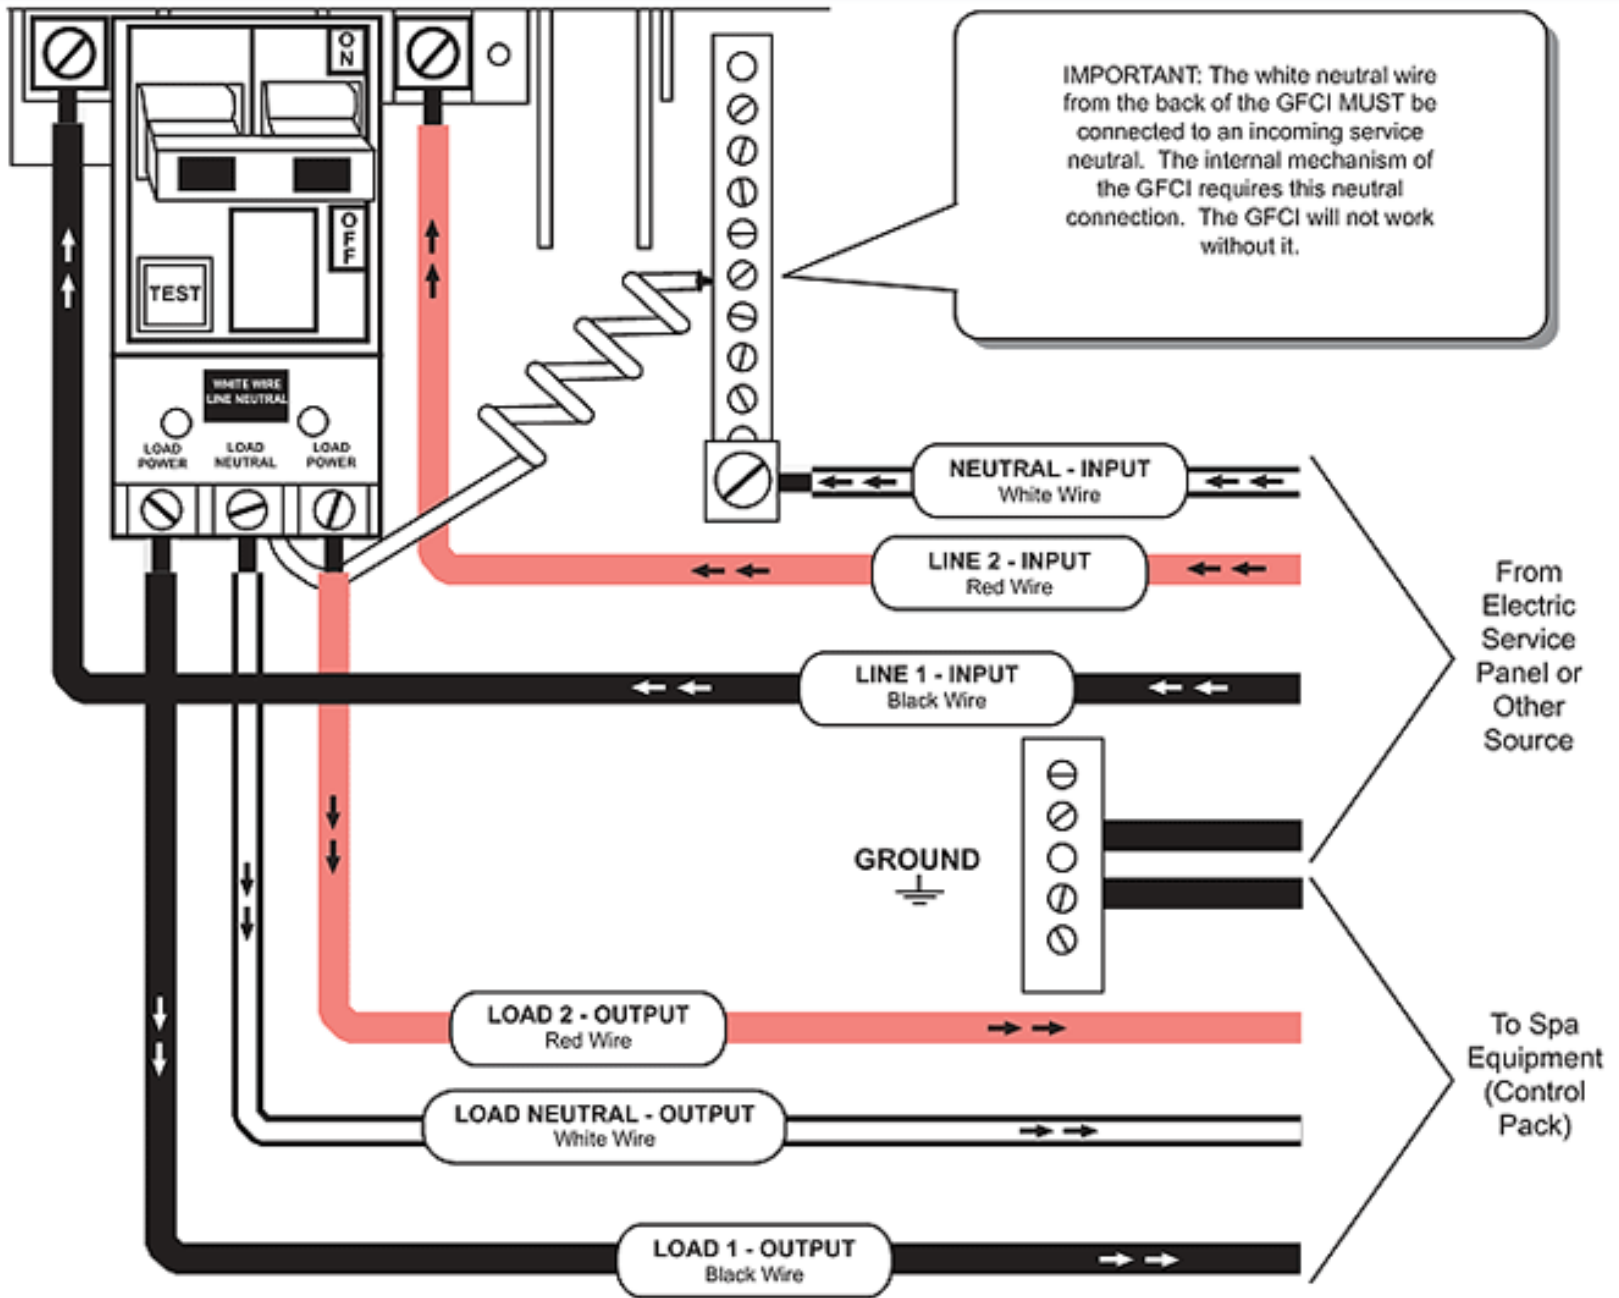

240V GFCI SPA WIRING DIAGRAM FOR CERTIFIED ELECTRICIAN'S REFERENCE ONLY

Siemens